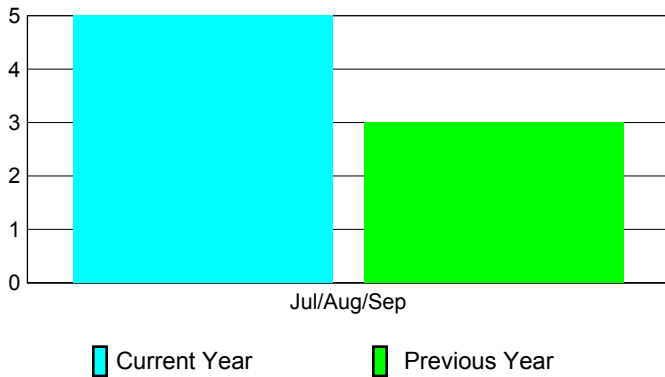

Club Results 2010-2011

Goal, New, Dropped, Gain/Loss

Comparison of Club Gain/Loss

Current Year Compared to the Previous Year

YTD Status Quo Clubs 2010-2011

Status Quo Clubs Compared to Status Quo Members

MEMBERSHIP