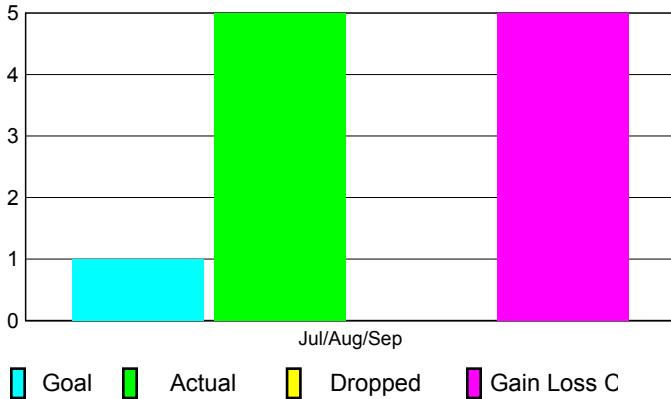

2010-2011 GMT Reports for District (or Undistricted) **District 307 A2**

GMT: **Doctor DATUK K NAGARATNA**

Location: **INDONESIA**

GMT CA: **7**

CLUBS

Club Results
2010-2011

Clubs
2009-2010

Month	New Club Goal	Actual New Clubs	Actual Dropped Clubs	Gain/Loss of Clubs	Gain/Loss of Clubs
Jul/Aug/Sep	1	5	0	5	3
Totals	1	5	0	5	3

Club Results 2010-2011

Goal, New, Dropped, Gain/Loss

Comparison of Club Gain/Loss

Current Year Compared to the Previous Year

YTD Status Quo Clubs 2010-2011

Status Quo Clubs Compared to Status Quo Members

MEMBERSHIP