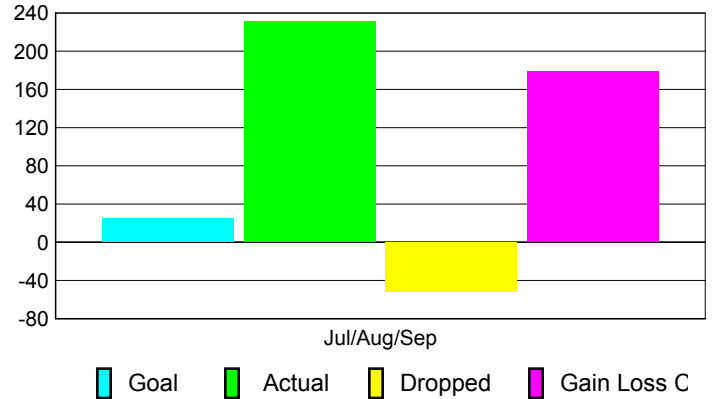

Membership Results 2010-2011

Goal, New, Dropped, Gain/Loss